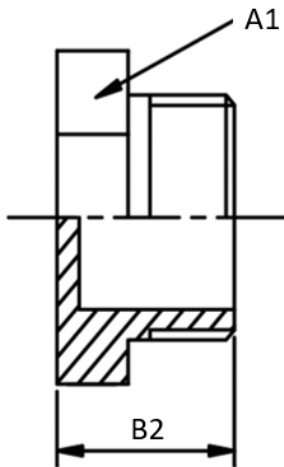

BSP HEXAGON HEAD PLUG

SIZE	A1	B2
1/8"	16.8	17.7
1/4"	16.8	17.7
3/8"	18	18.5
1/2"	22	19.5
3/4"	28	22
1"	35	24.8
1.25"	44	28.8
1.5"	50	28.8
2"	62	33.5
2.25"	69	37
2.5"	78	34
3"	91	37.5
4"	116	44