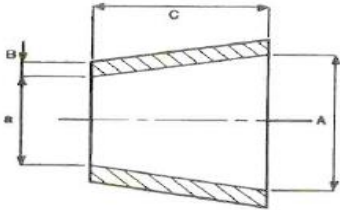

Metric Concentric Reducer

SIZE	A (mm)	a (mm)	B (mm)	C (mm)
44mm x 29mm	40	25	2.0	45
54mm x 29mm	50	25	2.0	75
54mm x 44mm	50	40	2.0	30
79mm x 44mm	75	40	2.0	105
79mm x 54mm	75	50	2.0	75
84mm x 44mm	80	40	2.0	120
84mm x 54mm	80	50	2.0	90
104mm x 54mm	100	50	2.0	150

Metric Concentric Reducer

SIZE	A (mm)	a (mm)	B (mm)	C (mm)
104mm x 79mm	100	79	2.0	75
104mm x 84mm	100	80	2.0	60
129mm x 84mm	125	80	2.0	135
129mm x 104mm	125	100	2.0	75
154mm x 84mm	150	80	2.0	210
154mm x 104mm	150	100	2.0	150
154mm x 129mm	150	125	2.0	75

Metric Concentric Reducer

SIZE	A (mm)	a (mm)	B (mm)	C (mm)
204mm x 104mm	200	100	2.0	300
204mm x 129mm	200	125	2.0	225
204mm x 154mm	200	150	2.0	150
254mm x 154mm	250	150	2.0	300
254mm x 204mm	250	200	2.0	150