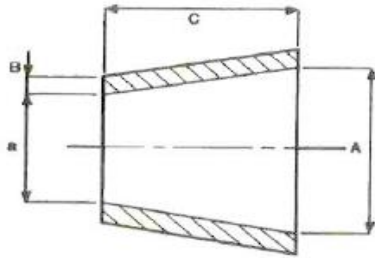

Metric Concentric Reducer

SIZE	A (mm)	a (mm)	B (mm)	C (mm)
44mm x 29mm	40	25	2.0	45
54mm x 29mm	50	25	2.0	75
54mm x 44mm	50	40	2.0	30
79mm x 44mm	75	40	2.0	105
79mm x 54mm	75	50	2.0	75
84mm x 44mm	80	40	2.0	120
84mm x 54mm	80	50	2.0	90
104mm x 54mm	100	50	2.0	150

Metric Concentric Reducer

SIZE	A (mm)	a (mm)	B (mm)	C (mm)
104mm x 79mm	100	79	2.0	75
104mm x 84mm	100	80	2.0	60
129mm x 84mm	125	80	2.0	135
129mm x 104mm	125	100	2.0	75
154mm x 84mm	150	80	2.0	210
154mm x 104mm	150	100	2.0	150
154mm x 129mm	150	125	2.0	75

Metric Concentric Reducer

SIZE	A (mm)	a (mm)	B (mm)	C (mm)
204mm x 104mm	200	100	2.0	300
204mm x 129mm	200	125	2.0	225
204mm x 154mm	200	150	2.0	150
254mm x 154mm	250	150	2.0	300
254mm x 204mm	250	200	2.0	150