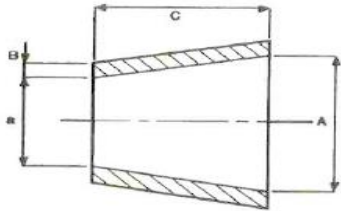

Metric Concentric Reducer

SIZE	A (mm)	a (mm)	B (mm)	C (mm)
44mm x 29mm	40	25	2.0	45
54mm x 29mm	50	25	2.0	75
54mm x 44mm	50	40	2.0	30
79mm x 44mm	75	40	2.0	105
79mm x 54mm	75	50	2.0	75
84mm x 44mm	80	40	2.0	120
84mm x 54mm	80	50	2.0	90
104mm x 54mm	100	50	2.0	150

Metric Concentric Reducer

SIZE	A (mm)	a (mm)	B (mm)	C (mm)
104mm x 79mm	100	79	2.0	75
104mm x 84mm	100	80	2.0	60
129mm x 84mm	125	80	2.0	135
129mm x 104mm	125	100	2.0	75
154mm x 84mm	150	80	2.0	210
154mm x 104mm	150	100	2.0	150
154mm x 129mm	150	125	2.0	75

Metric Concentric Reducer

SIZE	A (mm)	a (mm)	B (mm)	C (mm)
204mm x 104mm	200	100	2.0	300
204mm x 129mm	200	125	2.0	225
204mm x 154mm	200	150	2.0	150
254mm x 154mm	250	150	2.0	300
254mm x 204mm	250	200	2.0	150