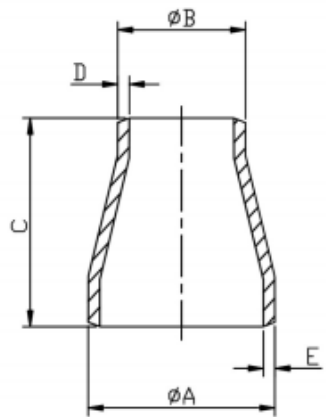

Concentric Reducer – Schedule 40

SIZE	A	B	C	D	E
3/4" x 1/2"	26.6	21.3	38.1	2.77	2.87
1" x 1/2"	33.4	21.3	50.8	2.77	3.38
1" x 3/4"	33.4	26.6	50.8	2.87	3.38
1 1/4" x 1"	42.1	33.4	50.8	3.38	3.56
1 1/2" x 1/2"	48.3	21.3	63.5	2.77	3.68
1 1/2" x 3/4"	48.3	26.6	63.5	2.87	3.68
1 1/2" x 1"	48.3	33.4	63.5	3.38	3.68
1 1/2" x 1 1/4"	48.3	42.1	63.5	3.56	3.68
2" x 3/4"	60.3	26.6	76.2	2.87	3.91

Telephone: (+44) 01384 424700

Email: sales@processflow.co.uk

Concentric Reducer – Schedule 40

SIZE	A	B	C	D	E
2" x 1"	60.3	33.4	76.2	3.38	3.91
2" x 1 ¼"	60.3	42.1	76.2	3.56	3.91
2" x 1 ½"	60.3	48.3	76.2	3.68	3.91
2 ½" x 1 ½"	73	48.3	88.9	3.68	5.16
2 ½" x 2"	73	60.3	88.9	3.91	5.16
3" x 1 ½"	88.9	48.3	88.9	3.68	5.49
3" x 2"	88.9	60.3	88.9	3.91	4.49
3" x 2 ½"	88.9	73	88.9	5.16	5.49
4" x 2"	114.3	60.3	101.6	3.91	6.02

Telephone: (+44) 01384 424700

Email: sales@processflow.co.uk

Concentric Reducer – Schedule 40

SIZE	A	B	C	D	E
4" x 2 1/2"	114.3	73	101.6	5.16	6.02
4" x 3"	114.3	88.9	101.6	5.49	6.02
5" x 3"	141.3	88.9	127	5.49	6.55
5" x 4"	141.3	114.3	127	6.02	6.55
6" x 3"	168.3	88.9	139.7	5.49	7.11
6" x 4"	168.3	114.3	139.7	6.02	7.11
6 x 5"	168.3	141.3	139.7	6.55	7.11