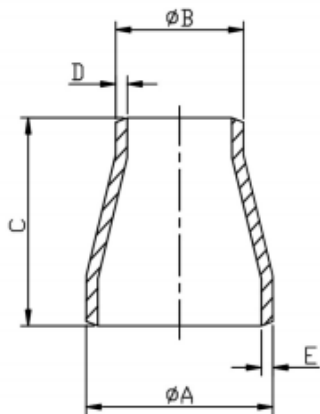

Concentric Reducer – Schedule 40

SIZE	A	B	C	D	E
3/4" x 1/2"	26.6	21.3	38.1	2.77	2.87
1" x 1/2"	33.4	21.3	50.8	2.77	3.38
1" x 3/4"	33.4	26.6	50.8	2.87	3.38
1 1/4" x 1"	42.1	33.4	50.8	3.38	3.56
1 1/2" x 1/2"	48.3	21.3	63.5	2.77	3.68
1 1/2" x 3/4"	48.3	26.6	63.5	2.87	3.68
1 1/2" x 1"	48.3	33.4	63.5	3.38	3.68
1 1/2" x 1 1/4"	48.3	42.1	63.5	3.56	3.68
2" x 3/4"	60.3	26.6	76.2	2.87	3.91

Telephone: (+44) 01384 424700

Email: sales@processflow.co.uk

Concentric Reducer – Schedule 40

SIZE	A	B	C	D	E
2" x 1"	60.3	33.4	76.2	3.38	3.91
2" x 1 ¼"	60.3	42.1	76.2	3.56	3.91
2" x 1 ½"	60.3	48.3	76.2	3.68	3.91
2 ½" x 1 ½"	73	48.3	88.9	3.68	5.16
2 ½" x 2"	73	60.3	88.9	3.91	5.16
3" x 1 ½"	88.9	48.3	88.9	3.68	5.49
3" x 2"	88.9	60.3	88.9	3.91	4.49
3" x 2 ½"	88.9	73	88.9	5.16	5.49
4" x 2"	114.3	60.3	101.6	3.91	6.02

Telephone: (+44) 01384 424700

Email: sales@processflow.co.uk

Concentric Reducer – Schedule 40

SIZE	A	B	C	D	E
4" x 2 1/2"	114.3	73	101.6	5.16	6.02
4" x 3"	114.3	88.9	101.6	5.49	6.02
5" x 3"	141.3	88.9	127	5.49	6.55
5" x 4"	141.3	114.3	127	6.02	6.55
6" x 3"	168.3	88.9	139.7	5.49	7.11
6" x 4"	168.3	114.3	139.7	6.02	7.11
6 x 5"	168.3	141.3	139.7	6.55	7.11