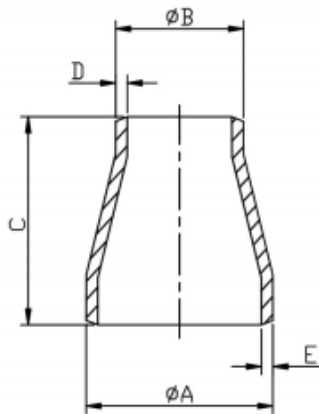

Concentric Reducer – Schedule 40

SIZE	A	B	C	D	E
3/4" x 1/2"	26.6	21.3	38.1	2.77	2.87
1" x 1/2"	33.4	21.3	50.8	2.77	3.38
1" x 3/4"	33.4	26.6	50.8	2.87	3.38
1 1/4" x 1"	42.1	33.4	50.8	3.38	3.56
1 1/2" x 1/2"	48.3	21.3	63.5	2.77	3.68
1 1/2" x 3/4"	48.3	26.6	63.5	2.87	3.68
1 1/2" x 1"	48.3	33.4	63.5	3.38	3.68
1 1/2" x 1 1/4"	48.3	42.1	63.5	3.56	3.68
2" x 3/4"	60.3	26.6	76.2	2.87	3.91

Telephone: (+44) 01384 424700

Email: sales@processflow.co.uk

Concentric Reducer – Schedule 40

SIZE	A	B	C	D	E
2" x 1"	60.3	33.4	76.2	3.38	3.91
2" x 1 ¼"	60.3	42.1	76.2	3.56	3.91
2" x 1 ½"	60.3	48.3	76.2	3.68	3.91
2 ½" x 1 ½"	73	48.3	88.9	3.68	5.16
2 ½" x 2"	73	60.3	88.9	3.91	5.16
3" x 1 ½"	88.9	48.3	88.9	3.68	5.49
3" x 2"	88.9	60.3	88.9	3.91	4.49
3" x 2 ½"	88.9	73	88.9	5.16	5.49
4" x 2"	114.3	60.3	101.6	3.91	6.02

Telephone: (+44) 01384 424700

Email: sales@processflow.co.uk

Concentric Reducer – Schedule 40

SIZE	A	B	C	D	E
4" x 2 1/2"	114.3	73	101.6	5.16	6.02
4" x 3"	114.3	88.9	101.6	5.49	6.02
5" x 3"	141.3	88.9	127	5.49	6.55
5" x 4"	141.3	114.3	127	6.02	6.55
6" x 3"	168.3	88.9	139.7	5.49	7.11
6" x 4"	168.3	114.3	139.7	6.02	7.11
6 x 5"	168.3	141.3	139.7	6.55	7.11