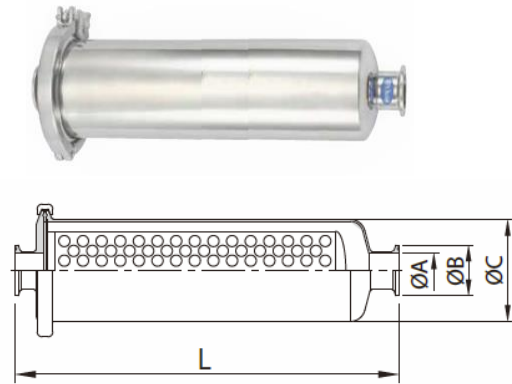

In-Line Filter

SIZE	ØA	ØB	ØC	L
1.0"	22.2	50.5	101.6	380
1.5"	34.8	50.5	101.6	380
2.0"	47.5	64	101.6	380
2.5"	60.2	77.5	101.6	450
3.0"	72.9	91	101.6	550