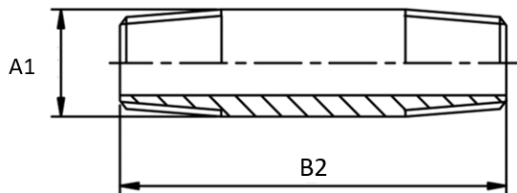

## BSP BARREL NIPPLE

SIZE	A1	B2
1/8"	10.3	30
1/4"	13.7	30
3/8"	17.2	40
1/2"	21.3	60
3/4"	26.7	60
1"	33.4	60
1.25"	42.4	80
1.5"	48.3	80
2"	60.3	100
2.5"	76.1	100
3"	88.9	120
4"	114.3	120