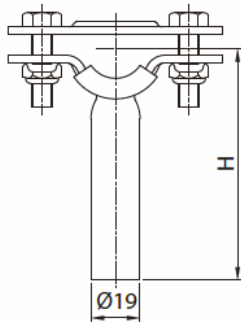

Pipe Clip Loose

1/2"~3/4"

1.0"~6.0"

SIZE	ØA	H	L
1/2"	12.7	90	183
3/4"	19.05	90	183
1"	25.4	90	183
1.5"	38.1	90	97.7
2"	50.8	90	117.7
2.5"	63.5	90	124
3"	76.2	90	140.5
4"	101.6	90	162
6"	152.4	145	217