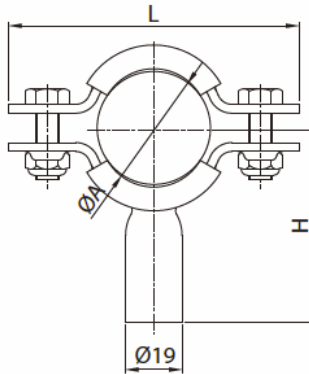

Pipe Clip Loose

1/2"~3/4"

1.0"~6.0"

SIZE	ØA	H	L
1/2"	12.7	90	183
3/4"	19.05	90	183
1"	25.4	90	183
1.5"	38.1	90	97.7
2"	50.8	90	117.7
2.5"	63.5	90	124
3"	76.2	90	140.5
4"	101.6	90	162
6"	152.4	145	217